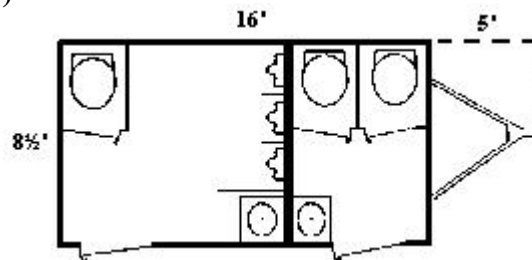

Requirements:

- 110 Volt Outlet
- Fresh Water Source
  (Garden Hose Hook-up)

Aqua Wastewater 800.338.9271