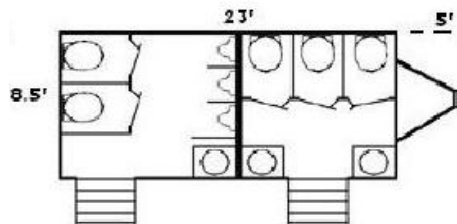

Requirements:

- 110 Volt Outlet Required
- Fresh Water Source
  (Garden Hose Hook-up)

Aqua Wastewater 800.338.9271