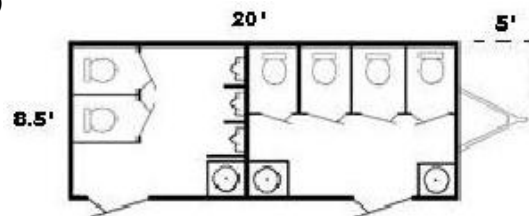

Requirements:

- 110 Volt Outlet
- Fresh Water Source
  (Garden Hose Hook-up)

Aqua Wastewater 800.338.9271